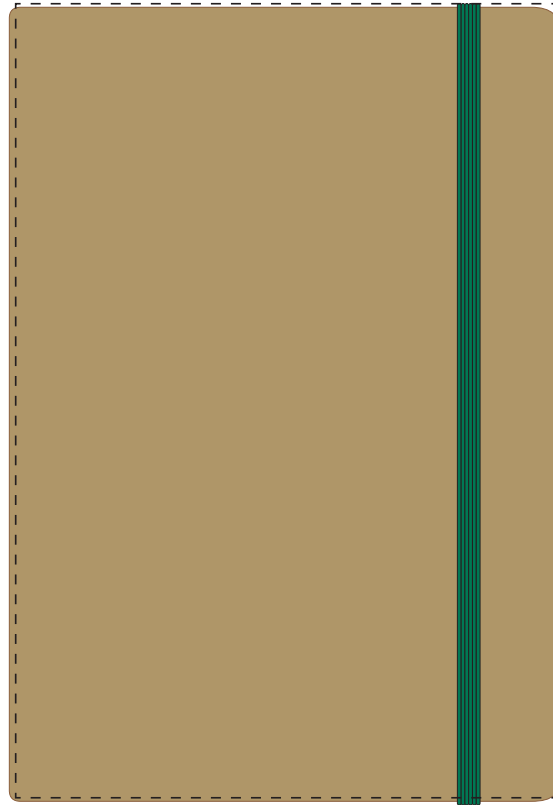

Your Ref:	Quantity:	Product Code: QS0545
Our Ref:	Version: 1	Product Colour: GREEN

PRINTING CONCERNS: SMALL DETAILS WILL FILL**PRODUCT INFO: DUE TO THE NATURE OF THE PRODUCT THE PRINT POSITION MAY VARY BY 2 - 3 MM**

We stock this item in the following colours

**PANTONE REFERENCE(S)**
 Full colour edge to edge printing

ARTWORK SCALE 50%

- CENTRED TO PRINT AREA
- CENTRED TO NOTEBOOK

Product Image for visualisation
- colours may vary

The dashed line is to demonstrate print area and will not appear on your printed item

PLEASE NOTE:

- All colours including print and product are for visual purposes only and should not be regarded as the actual colour of the product and print.
- Some products may vary from batch to batch and may differ from previous orders.
- The colour and texture of a product can also have an effect on the final print colour.
- By approving this order we accept that you understand these terms.

To proceed, please approve visual via the online system.

ARTWORK SCALE 100%

Max print area: 143mm x 210mm